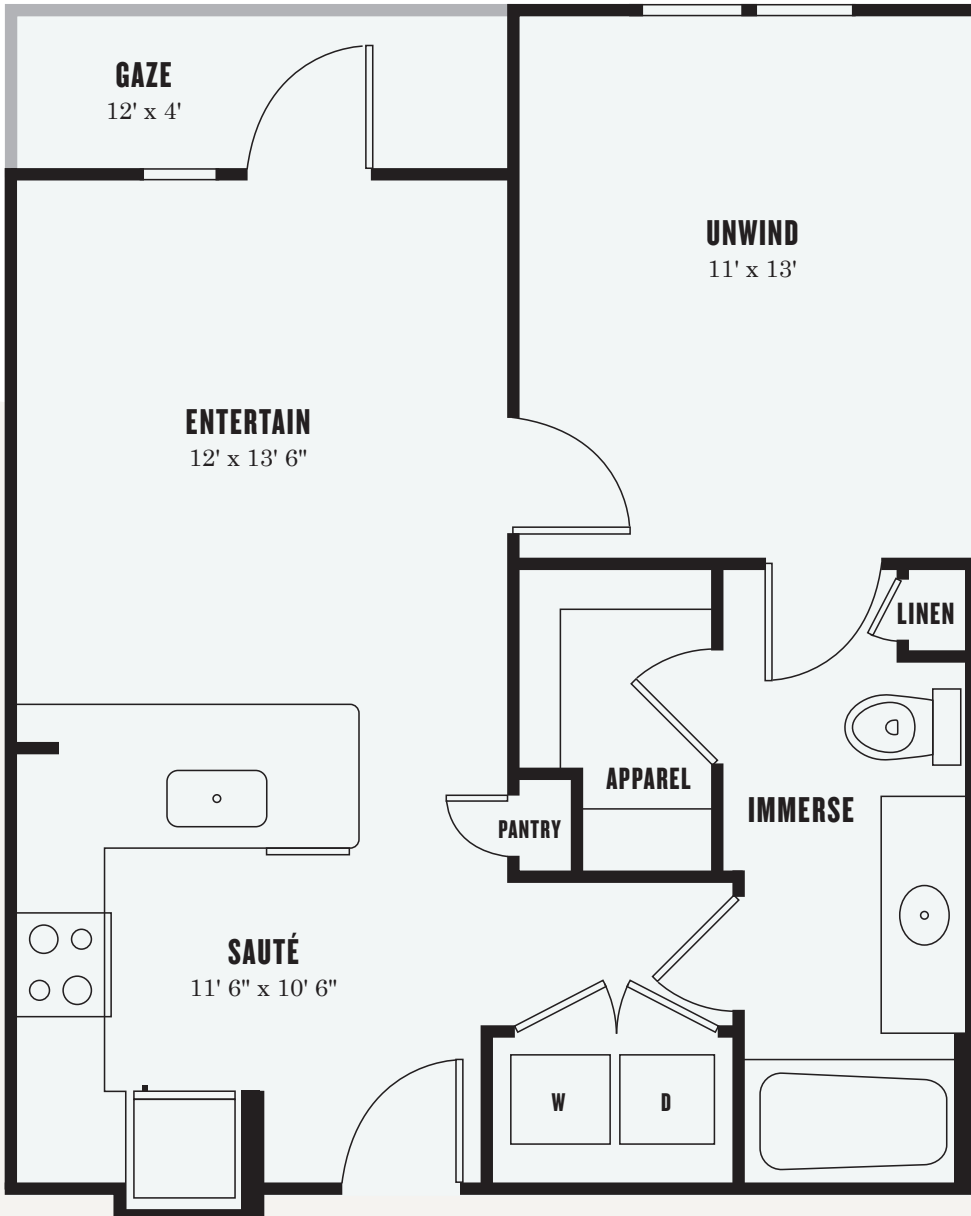

\$ Rent/Mo \$ Deposit 1BR | 1BA | 650-654 sq. ft.

FINISHES

Option 1

Flooring

Countertop

Cabinet

Backsplash

FINISHES

Option 2

Flooring

Countertop

Cabinet

Backsplash

📍 1424 Summit Ave. | Fort Worth, TX 76102 📞 (682) 350-2727 🌐 ALEXANSUMMIT.COM

Floor plan is an artist's rendering and may not be to scale. Interior layout varies to accommodate accessible features. At your request, we are happy to discuss specific unit modifications or accommodations. All dimensions and square footage are approximate. Pricing and availability subject to change. See an office representative for details.