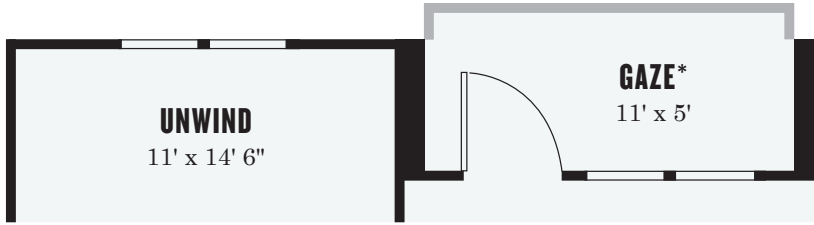

\$ Rent/Mo \$ Deposit 1BR | 1BA | 753-803 sq. ft.

ALT.
LAYOUT

FINISHES
Option 1

Flooring

Countertop

Cabinet

Backsplash

FINISHES
Option 2