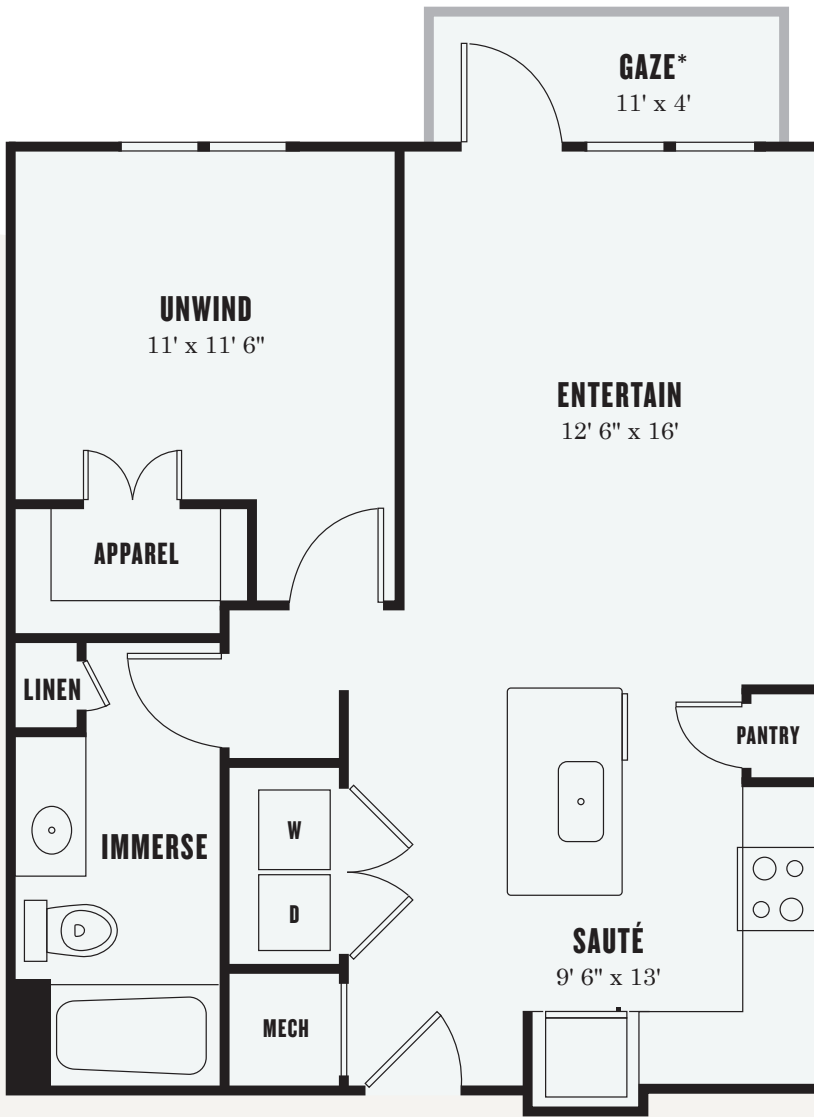

\$ Rent/Mo \$ Deposit 1BR | 1BA | 753-803 sq. ft.

ALT.
LAYOUT

FINISHES
Option 1

Flooring

Countertop

Cabinet

Backsplash

FINISHES
Option 2

Flooring

Countertop

Cabinet

Backsplash

📍 1424 Summit Ave. | Fort Worth, TX 76102 📞 (682) 350-2727 🌐 ALEXANSUMMIT.COM

Floor plan is an artist's rendering and may not be to scale. Interior layout varies to accommodate accessible features. At your request, we are happy to discuss specific unit modifications or accommodations. All dimensions and square footage are approximate. Pricing and availability subject to change. See an office representative for details.

*Interior layout may vary by unit.
Balcony size varies. Not all units have balconies.

TCR
TRAMMELL CROW RESIDENTIAL

ALEXAN