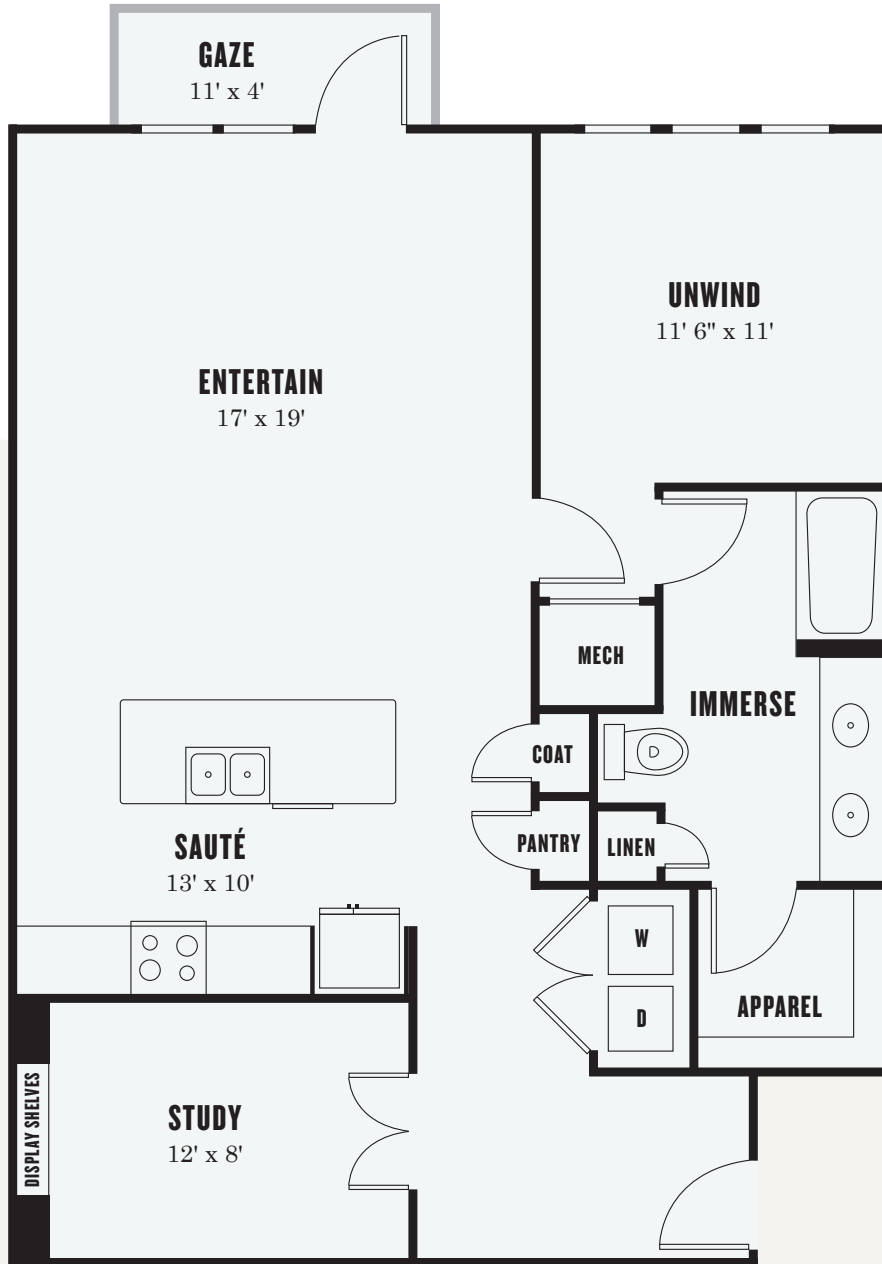

\$ Rent/Mo \$ Deposit 1BR | 1BA | 1,118 sq. ft.

FINISHES

Option 1

Flooring

Countertop

Cabinet

Backsplash

FINISHES

Option 2

Flooring

Countertop

Cabinet

Backsplash

📍 1424 Summit Ave. | Fort Worth, TX 76102 📞 (682) 350-2727 🌐 ALEXANSUMMIT.COM

Floor plan is an artist's rendering and may not be to scale. Interior layout varies to accommodate accessible features. At your request, we are happy to discuss specific unit modifications or accommodations. All dimensions and square footage are approximate. Pricing and availability subject to change. See an office representative for details.