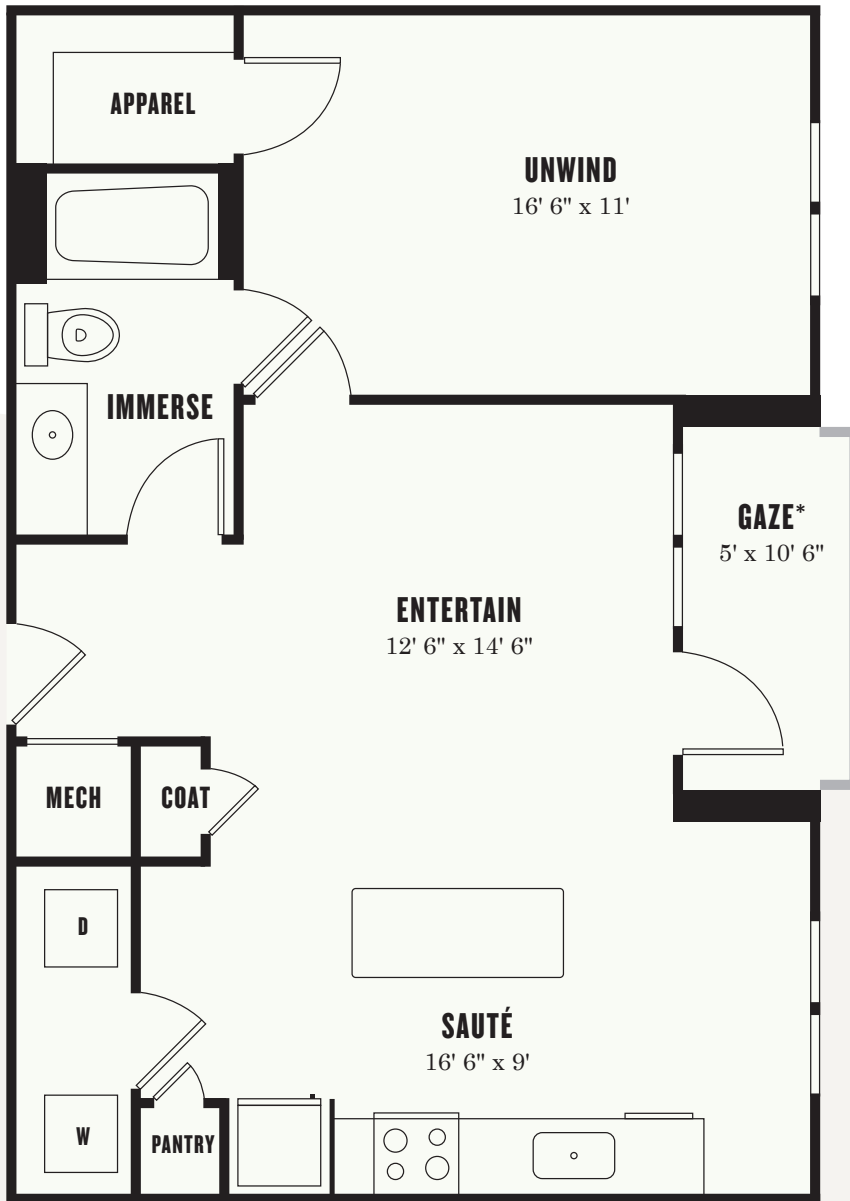

\$

Rent/Mo

\$

Deposit

1BD | 1BA | 805-843 sq. ft.

FINISHES

Option 1

Flooring

Countertop

Cabinet

Backsplash

FINISHES

Option 2

Flooring

Countertop

Cabinet

Backsplash