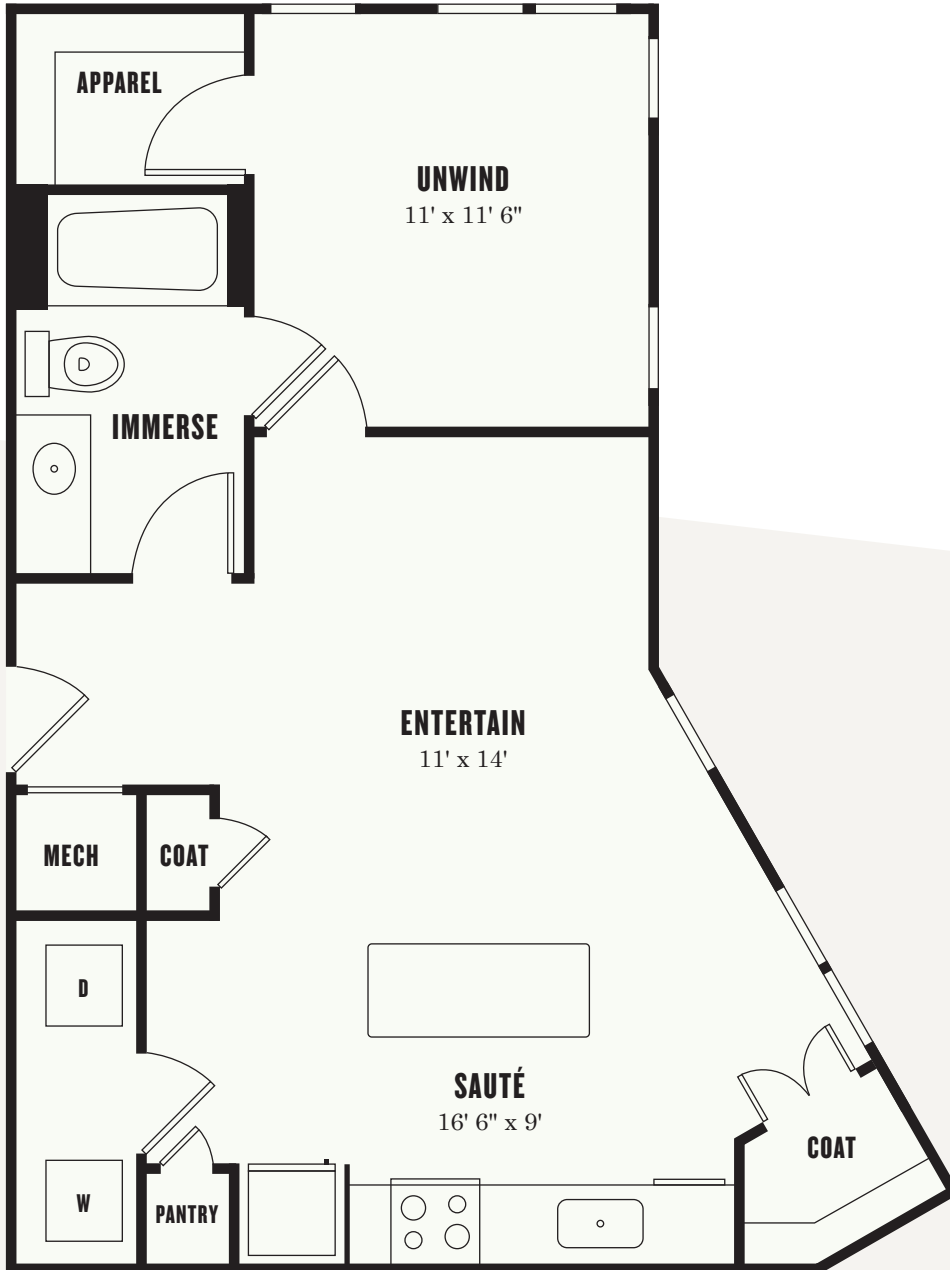

\$

Rent/Mo

\$

Deposit

1BD | 1BA | 763 sq. ft.

FINISHES

Option 1

Flooring

Countertop

Cabinet

Backsplash

FINISHES

Option 2

Flooring

Countertop

Cabinet

Backsplash

📍 1424 Summit Ave. | Fort Worth, TX 76102 📞 (682) 350-2727 🌐 ALEXANSUMMIT.COM

Floor plan is an artist's rendering and may not be to scale. Interior layout varies to accommodate accessible features. At your request, we are happy to discuss specific unit modifications or accommodations. All dimensions and square footage are approximate. Pricing and availability subject to change. See an office representative for details.

*Not all units have balconies.

TCR
TRAMMELL CROW RESIDENTIAL

ALEXAN