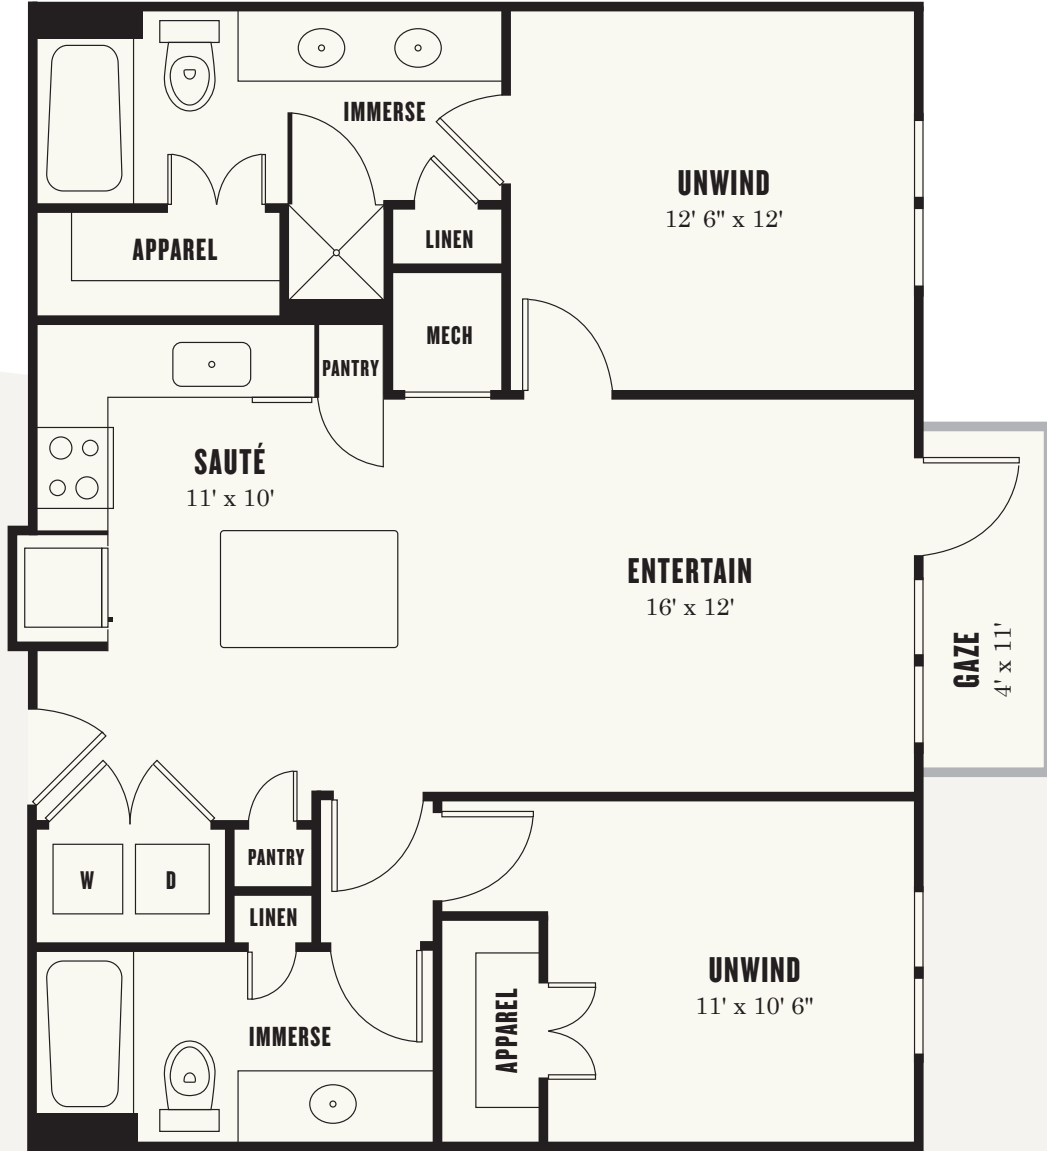

\$ Rent/Mo \$ Deposit 2BR | 2BA | 1,011 sq. ft.

FINISHES

Option 1

Flooring

Countertop

Cabinet

Backsplash

FINISHES

Option 2

Flooring

Countertop

Cabinet

Backsplash

📍 1424 Summit Ave. | Fort Worth, TX 76102 📞 (682) 350-2727 🌐 ALEXANSUMMIT.COM

Floor plan is an artist's rendering and may not be to scale. Interior layout varies to accommodate accessible features. At your request, we are happy to discuss specific unit modifications or accommodations. All dimensions and square footage are approximate. Pricing and availability subject to change. See an office representative for details.