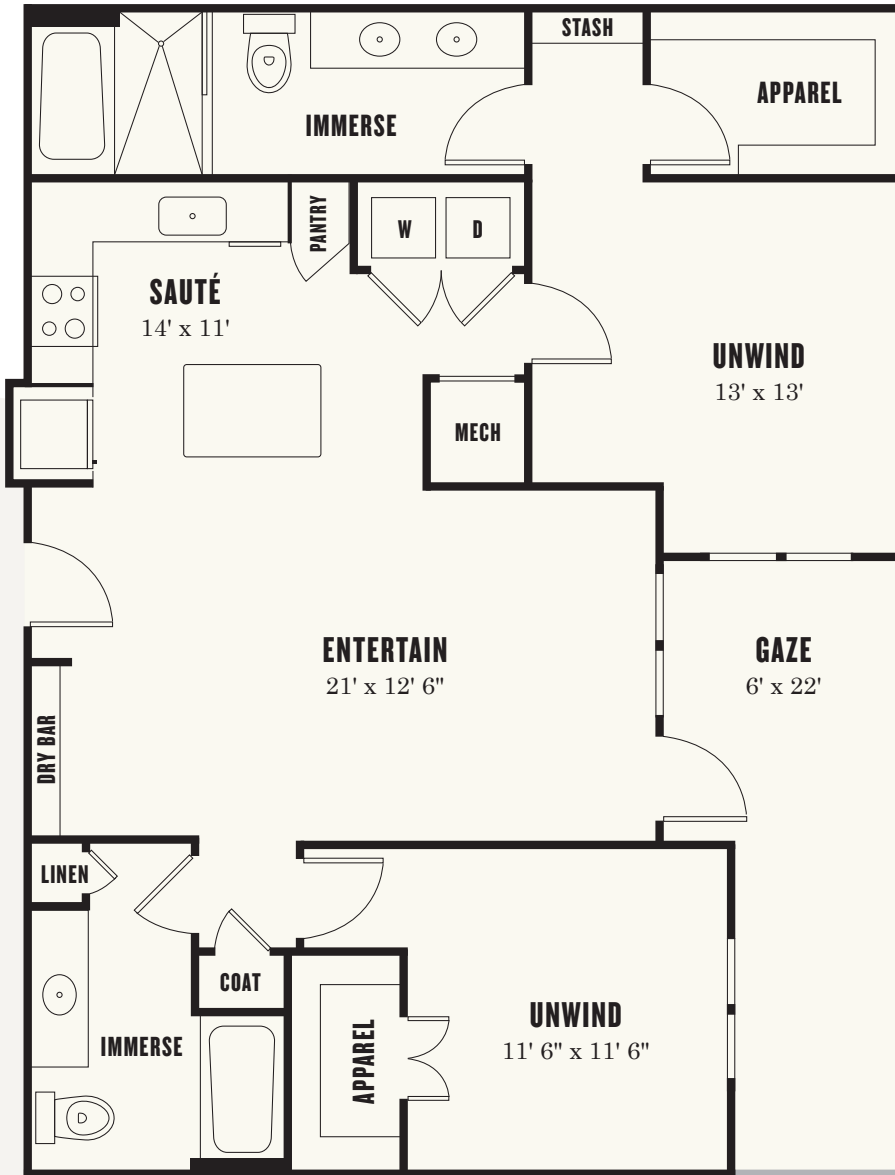

\$ Rent/Mo \$ Deposit 2BR | 2BA | 1,199 sq. ft.

### FINISHES

Option 1

Flooring

Countertop

Cabinet

Backsplash

### FINISHES

Option 2

Flooring

Countertop

Cabinet

Backsplash

📍 1424 Summit Ave. | Fort Worth, TX 76102 📞 (682) 350-2727 🌐 ALEXANSUMMIT.COM

Floor plan is an artist's rendering and may not be to scale. Interior layout varies to accommodate accessible features. At your request, we are happy to discuss specific unit modifications or accommodations. All dimensions and square footage are approximate. Pricing and availability subject to change. See an office representative for details.