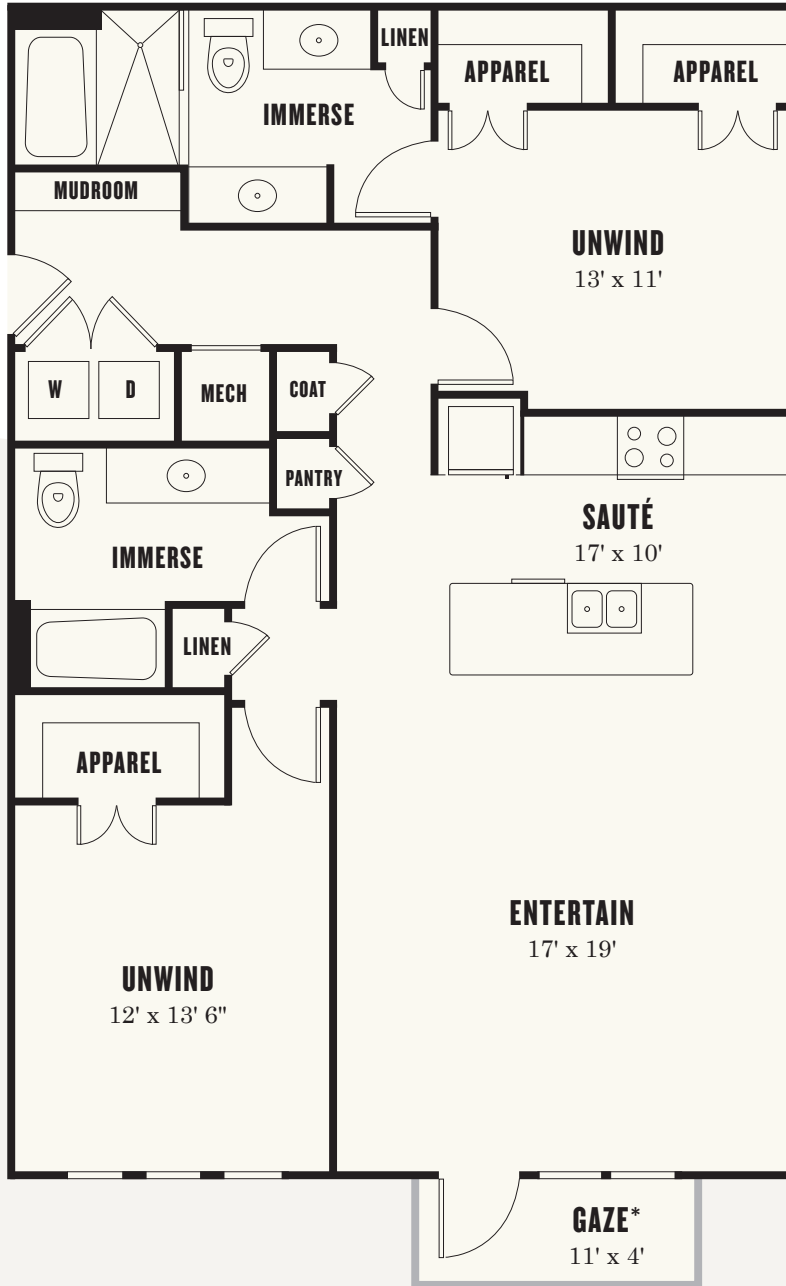

\$ Rent/Mo \$ Deposit 2BR | 2BA | 1,350 sq. ft.

FINISHES

Option 1

Flooring

Countertop

Cabinet

Backsplash

FINISHES

Option 2

Flooring

Countertop

Cabinet

Backsplash